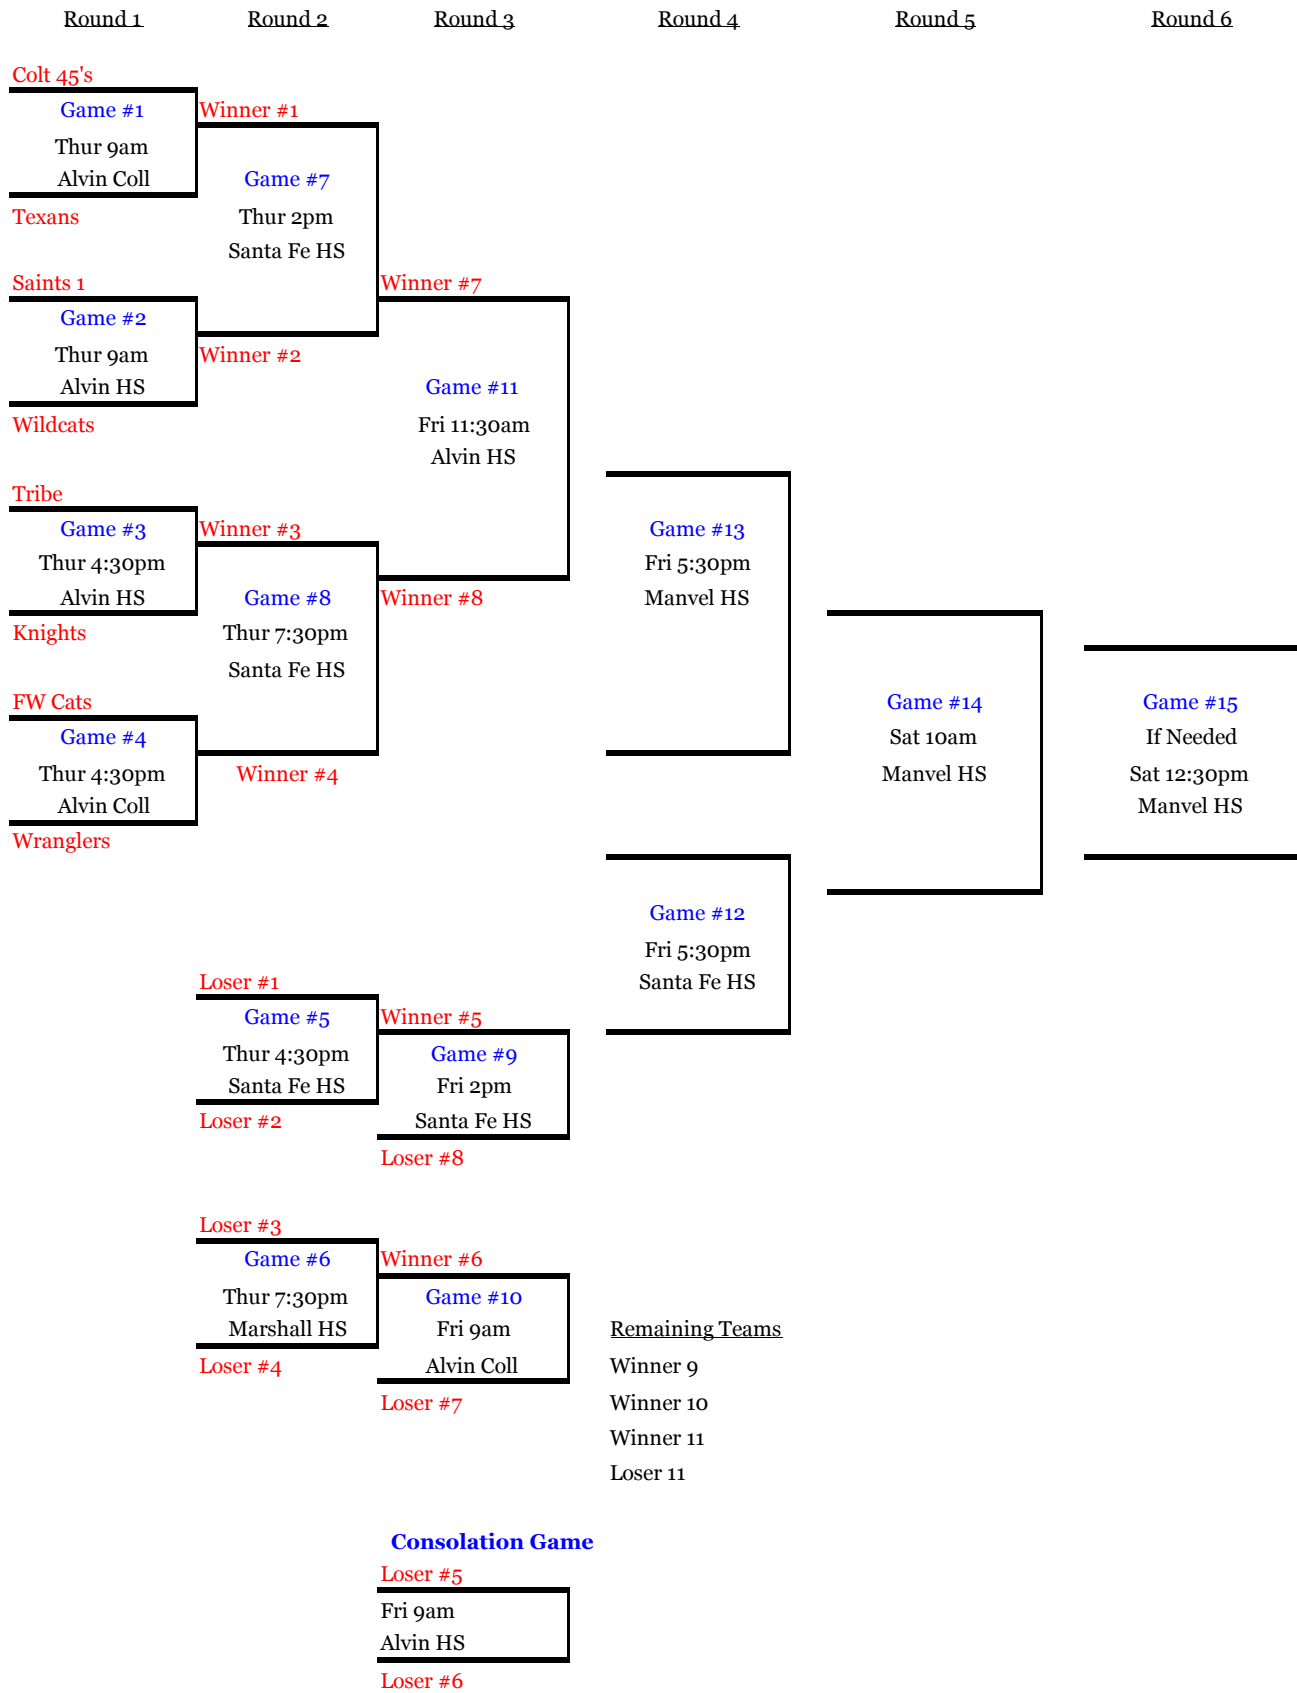

# AABC Regional Qualifying Tournament (Mickey Mantle-16U)

## FINAL SCHEDULE

## Tournament Rules

- \* Metal Bat Tournament
- \* High School rules with two exceptions:
  - 1) you may bat as many as you like
  - 2) you may freely substitute players
- \* Time limit is two hours or 7 innings, whichever comes first
- \* must have a winner
- \* In case of a tie you will play one extra inning.  
If there is still a tie you go to international rules  
(start each at-bat with a runner on second base)